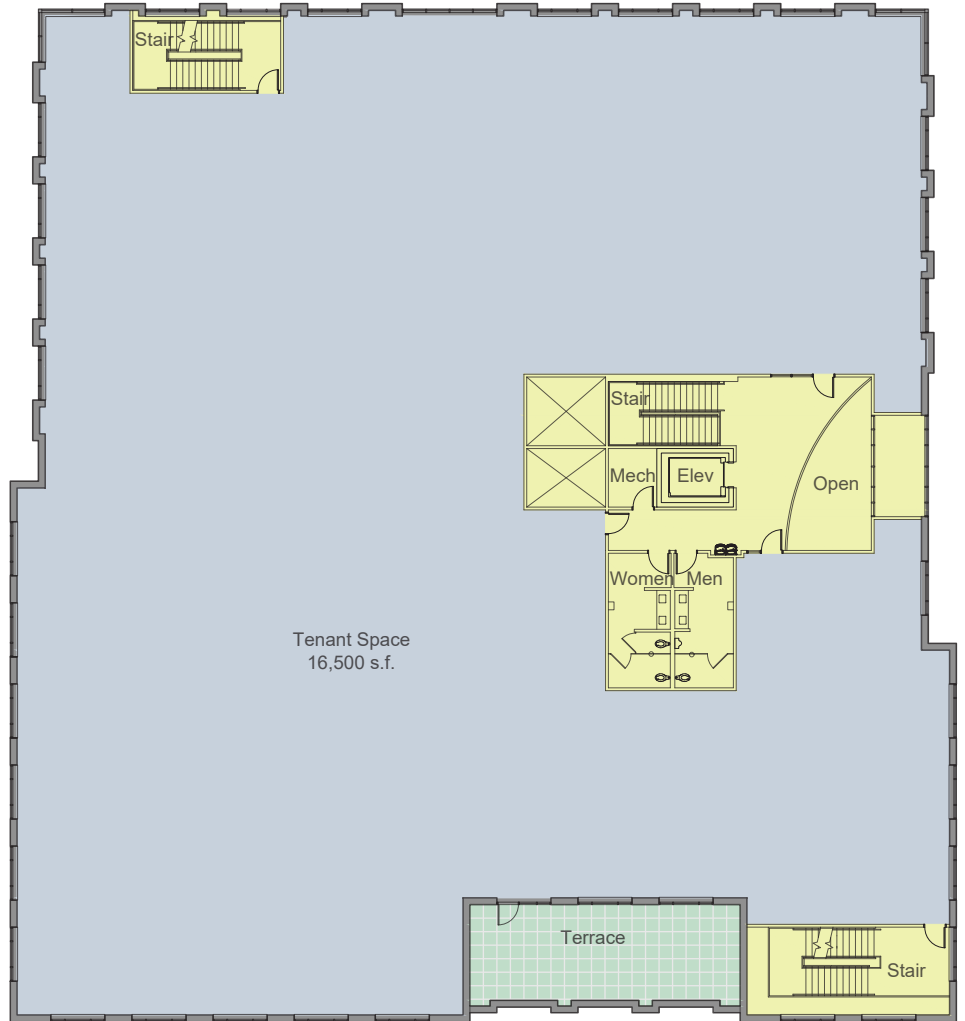

PENTAGON
VILLAGE

First Floor
Single Tenant

17,300 SF

PENTAGON
VILLAGE

*First Floor
Multi-Tenant*

7,800 - 9,400 SF

PENTAGON
VILLAGE

*Second Floor
Single Tenant*

16,500 SF

PENTAGON
VILLAGE

*Second Floor
Multi-Tenant*

4,700 - 5,600 SF

PENTAGON
VILLAGE

*Third Floor
Single Tenant*

16,500 SF

PENTAGON
VILLAGE

*Third Floor
Multi-Tenant*

4,700 - 5,600 SF